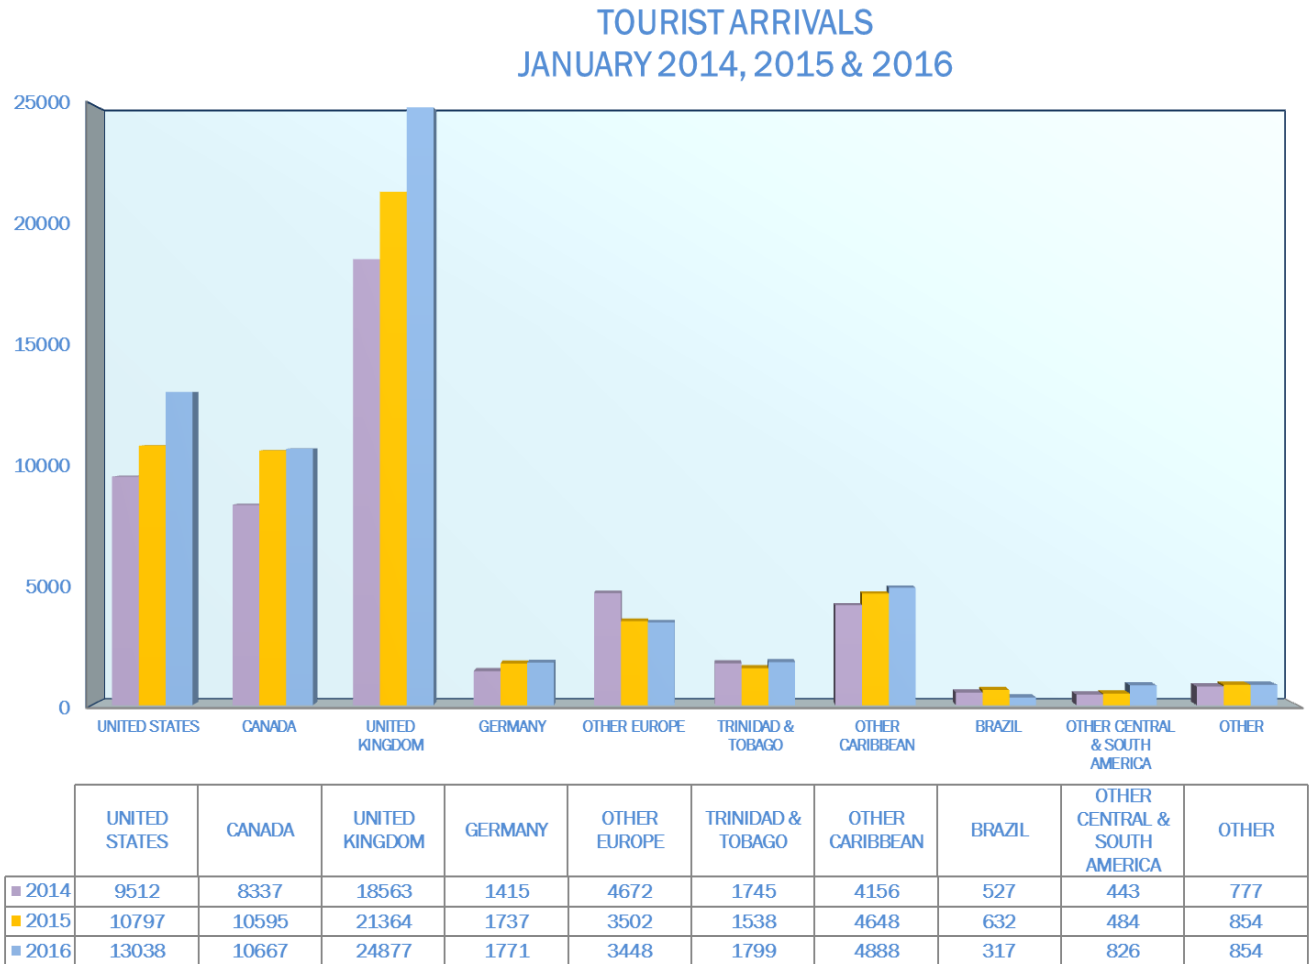

A decorative graphic consisting of three circles and two lines. A large dark blue circle is at the top center. A smaller yellow circle is in the middle. A large dark blue circle is at the bottom right. Two thin blue lines intersect at the yellow circle, forming a V-shape that points downwards.

January 2016 Statistics

BARBADOS
TOURISM MARKETING INC.

▲ **FIGURE 1: TOURIST ARRIVALS BY MAJOR MARKETS FOR THE YEARS 2014, 2015, 2016**

▲ **FIGURE 2: MARKET SHARE – MAJOR MARKETS 2016**

▲ **FIGURE 3: TOURIST ARRIVALS BY MAJOR MARKETS & CRUISE PASSENGER ARRIVALS**

	JANUARY				
MAJOR MARKETS	2014	2015	2016	AB CHG	% CHG
UNITED STATES	9512	10797	13038	2241	20.8
CANADA	8337	10595	10667	72	0.7
UNITED KINGDOM	18563	21364	24877	3513	16.4
GERMANY	1415	1737	1771	34	2.0
OTHER EUROPE	4672	3502	3448	-54	-1.5
TRINIDAD & TOBAGO	1745	1538	1799	261	17.0
OTHER CARIBBEAN	4156	4648	4888	240	5.2
BRAZIL	527	632	317	-315	-49.8
OTHER CENTRAL & SOUTH AMERICA	443	484	826	342	70.7
OTHER	777	854	854	0	0.0
TOTAL ARRIVALS	50147	56151	62485	6334	11.3
TOTAL CRUISE PASSENGERS	NA	NA	NA	NA	NA
TOTAL CRUISE CALLS	NA	NA	NA	NA	NA