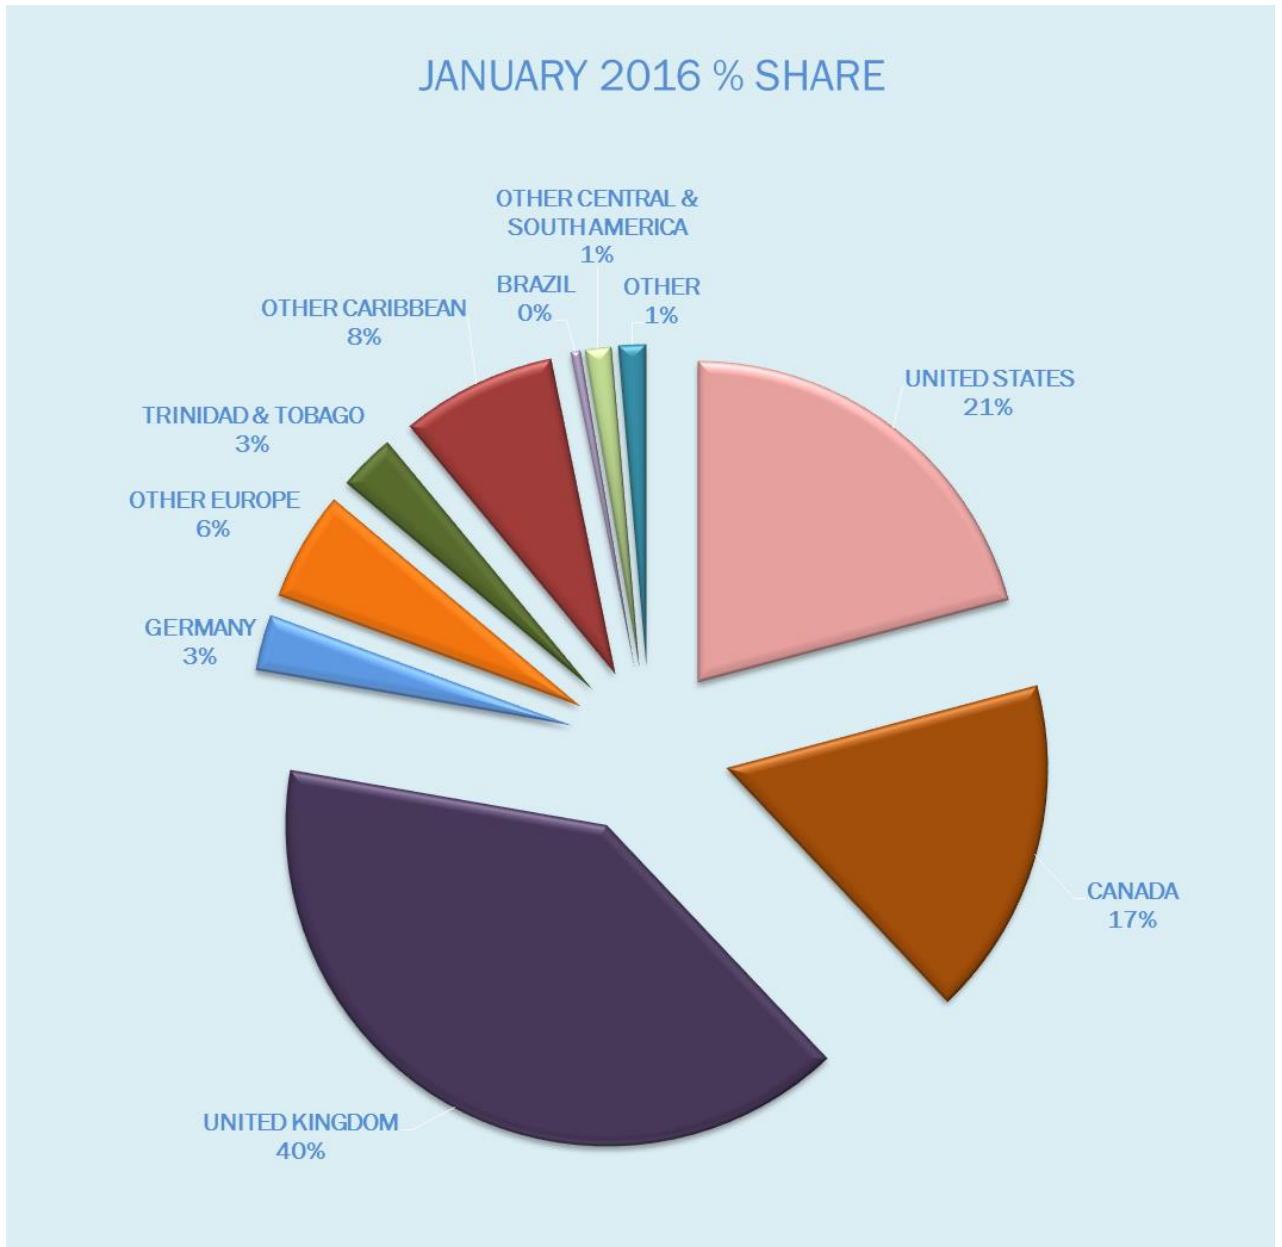

A decorative graphic consisting of three circles and two lines. A large dark blue circle is at the top center. A smaller yellow circle is in the middle. A large dark blue circle is at the bottom right. Two thin blue lines intersect at the yellow circle, forming a V-shape that points downwards.

January 2016 Statistics

BARBADOS
TOURISM MARKETING INC.

▲ **FIGURE 1: TOURIST ARRIVALS BY MAJOR MARKETS FOR THE YEARS 2014, 2015, 2016**

▲ **FIGURE 2: MARKET SHARE – MAJOR MARKETS 2016**

▲ **FIGURE 3: TOURIST ARRIVALS BY MAJOR MARKETS & CRUISE PASSENGER ARRIVALS**

	JANUARY				
MAJOR MARKETS	2014	2015	2016	AB CHG	% CHG
UNITED STATES	9512	10797	13038	2241	20.8
CANADA	8337	10595	10667	72	0.7
UNITED KINGDOM	18563	21364	24877	3513	16.4
GERMANY	1415	1737	1771	34	2.0
OTHER EUROPE	4672	3502	3448	-54	-1.5
TRINIDAD & TOBAGO	1745	1538	1799	261	17.0
OTHER CARIBBEAN	4156	4648	4888	240	5.2
BRAZIL	527	632	317	-315	-49.8
OTHER CENTRAL & SOUTH AMERICA	443	484	826	342	70.7
OTHER	777	854	854	0	0.0
TOTAL ARRIVALS	50147	56151	62485	6334	11.3
TOTAL CRUISE PASSENGERS	NA	NA	NA	NA	NA
TOTAL CRUISE CALLS	NA	NA	NA	NA	NA